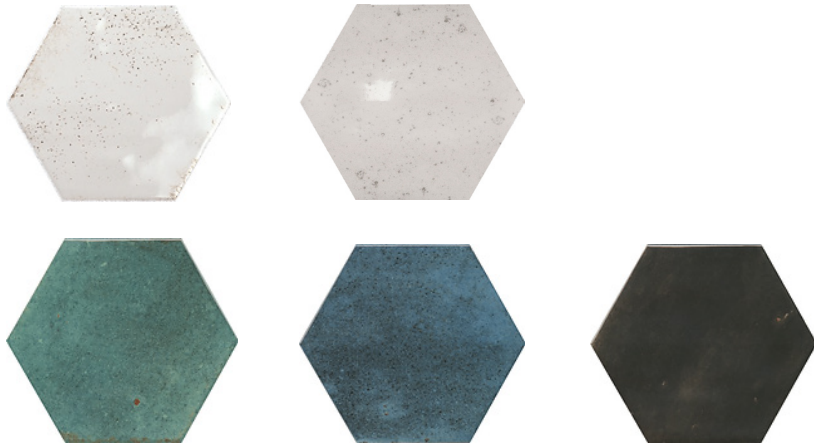

# BALI

Bali Collection, inspired by this island, in an explosion of tropical vegetation that infiltrate the stones of the ancient temples, along the borders of the rice fields. It presents a range of colors based on the earth and nature, with an irregular and glossy finish, where each piece is unique.

Sizes Available: 3"x12", 6"x7" Hex, Glossy.

White

Grey

Green Olive

Blue

Black

## Technical Performance

	SHADE VARIATION	V2
	PEI	N/A
	D.C.O.F.	N/A
	MOHS	N/A
	WATER ABSORPTION	3-5%
	PRINTING	HD INKJET
	USAGE	COMMERCIAL / RESIDENTIAL
	CHEMICAL STAIN RESISTANT	N/A
	FROST RESISTANT	N/A
	FINISH	GLOSSY
	TYPE	WHITE BODY CERAMIC
	APPLICATION	WALL
	COUNTRY OF ORIGIN	SPAIN
	EDGE FINISH	NON-RECTIFIED
	AREA	INDOOR