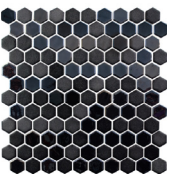

ONIX HEX

Onix Hex offers a bold and modern option in a hexagonal pressed glass mosaic format. This beautiful 98% recycled material mosaic has a sand blasted finish enhanced by a unique iridescent coat that creates a dramatic effect. Onix Hex comes in 11 unique color options and is available on 12"x12" mesh-mounted sheets.

Sizes Available: 1" Hexagons on 12"x12" Mesh Sheet

Statuario Malla

Lynx Malla

Grey Silver Mix Malla

Blend Metal Carrara

Emma Malla

Calacatta Malla

Blend Tan Malla

Blend Taupe Malla

Pearl

Pewter

Gun Metal

Pattern

Technical Performance

	SHADE VARIATION	V3
	PEI	N/A
	D.C.O.F.	N/A
	MOHS	N/A
	WATER ABSORPTION	N/A
	PRINTING	N/A
	USAGE	COMMERCIAL / RESIDENTIAL
	CHEMICAL STAIN RESISTANT	N/A
	FROST RESISTANT	N/A
	FINISH	MATTE / POLISHED
	TYPE	PRESSED GLASS
	APPLICATION	WALL / FLOOR
	COUNTRY OF ORIGIN	SPAIN
	EDGE FINISH	N/A
	NUMBER OF FACES	N/A
	AREA	†INDOOR / OUTDOOR