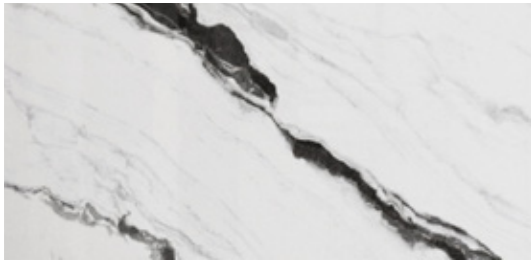

PANDA MARBLE

Featuring a white background with large, distinctive black stripes, Panda Marble can create a bold look within the home, whether it is used in the kitchen or bathroom. Panda Marble is available in 24"x48" format in matte and polished finishes with available trims and accessories in a matte finish.

Sizes Available: 24"X48", 3.25" Hex Mosaic, 3.25"x12" Bullnose, Matte, Polished.

Wave