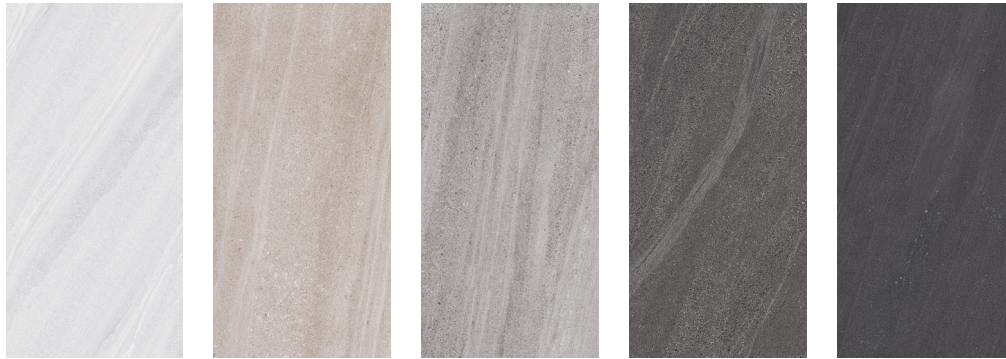

SAND FORM MODERNE

Elevate the look of your home with this gorgeous Sand Form Moderne Porcelain Tile. Sand Form Moderne tile comes in five colors and has a matte finish. This stone-look tile is durable and easy to clean, so you can put it in areas that have heavy foot traffic.

Sizes Available: 12"x24", 24"x48", 3.25"Hex on 10"x11.5" Mesh Sheet

Blanco Almond Greystone Mocha Noir

Technical Performance

	SHADE VARIATION	V3
	PEI	4
	D.C.O.F.	>0.42
	MOHS	7
	WATER ABSORPTION	<0.5%
	PRINTING	HD INKJET
	USAGE	COMMERCIAL / RESIDENTIAL
	CHEMICAL STAIN RESISTANT	YES
	FROST RESISTANT	YES
	FINISH	MATTE
	TYPE	GLAZED PORCELAIN
	APPLICATION	WALL / FLOOR
	COUNTRY OF ORIGIN	VIETNAM
	EDGE FINISH	RECTIFIED
	AREA	INDOOR / OUTDOOR