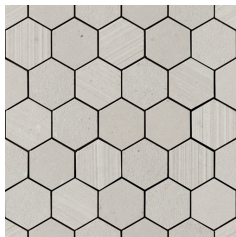

Sizes Available: 24"x24", 24"x48", 24"x24" Anti-Slip 2CM, 24"x48" Anti-Slip, Mosaic Chevron Mix on 12"x13" Sheet, Hex 2.37 Hex. Mosaic Mix on 12"x12.5" Sheet, 8"x8" Décor, 3"x24" Bullnose.

White

Grey

Beige

Dark

Mosaic Chevron Mix on 12"x13" Sheet

Hex 2.37 Hex Mosaic Mix on 12"x12.5" Sheet

8"x8" Décor

3"x24" Bullnose

Technical Performance

	SHADE VARIATION	V2
	PEI	3
	D.C.O.F.	>0.42 MATTE, ≥ 0.60 ANTI-SLIP
	MOHS	8
	WATER ABSORPTION	≤ 0,5%
	PRINTING	HD INKJET
	USAGE	COMMERCIAL / RESIDENTIAL
	CHEMICAL STAIN RESISTANT	YES
	FROST RESISTANT	YES
	FINISH	MATTE, ANTI-SLIP
	TYPE	GLAZED PORCELAIN
	APPLICATION	WALL / FLOOR
	COUNTRY OF ORIGIN	ITALY
	EDGE FINISH	RECTIFIED
	AREA	INDOOR / OUTDOOR