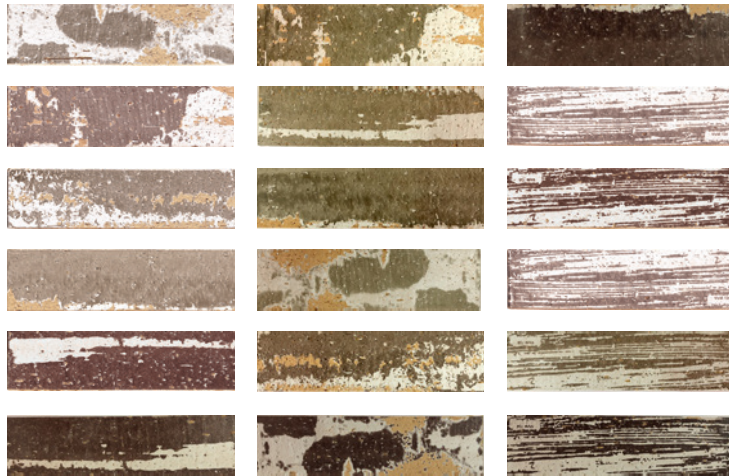

SoHo

This fresh reinterpretation offers modern shades that maintain the traditional bisque style and a glossy and crackled look. SoHo is also available in a matte finish. When these two are combined, the result is a powerful dimensional effect designed to work in any commercial and residential setting. SoHo Ceramic Bricks come in 2.5"x9.5" available in 4 unique shades and a multi-mix combination that boasts uniquely raw and grungy look.

Size Available: 2.5"x9.5"

Snow - Matte

Snow - Glossy

Platinum - Matte

Platinum - Glossy

Metallic - Matte

Night - Matte

Night - Glossy